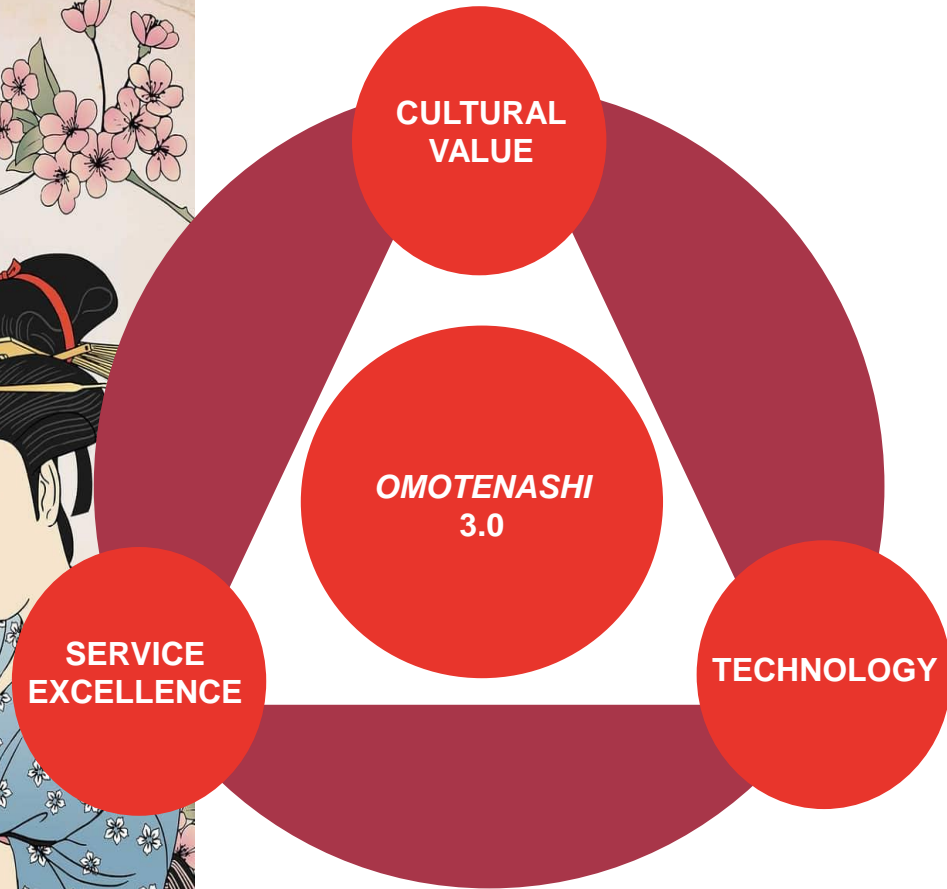

THEME | *OMOTENASHI* 3.0

CULTURAL VALUE x SERVICE EXCELLENCE x TECHNOLOGY

<https://www.tokyoweekender.com/2020/03/japanese-words-we-cant-translate-is-omotenashi-really-japanese-hospitality/>